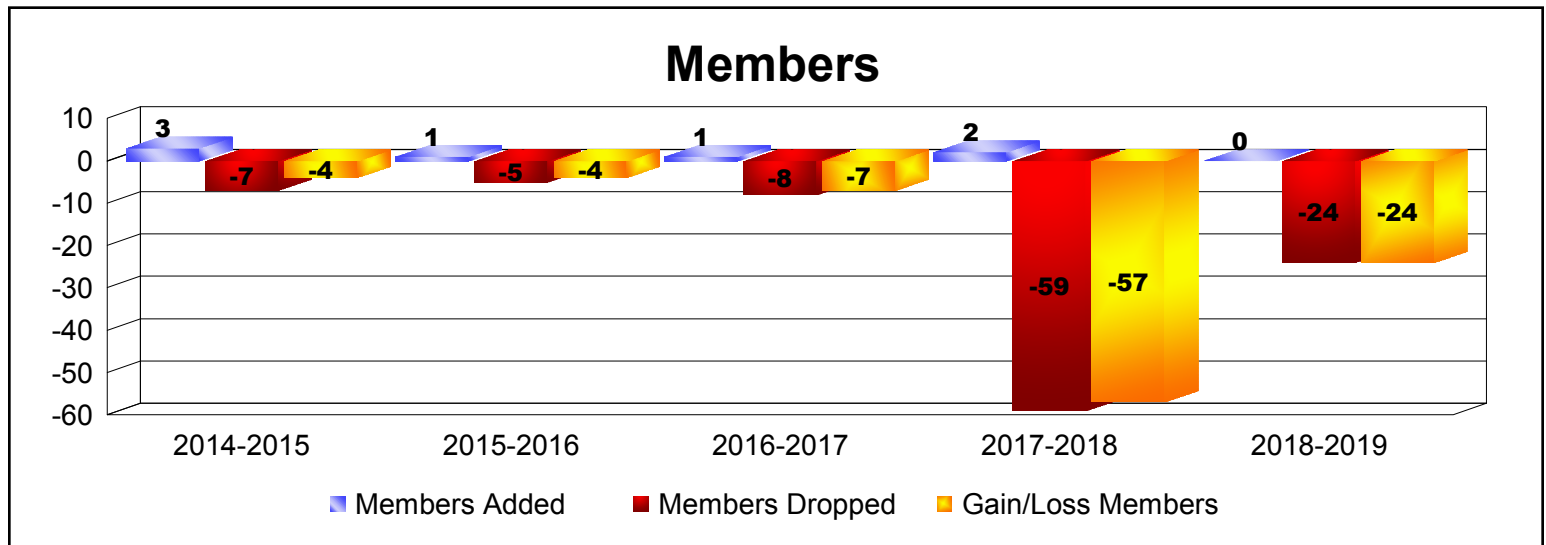

Year	New Clubs	Dropped Clubs	Gain/ Loss Clubs	New Members	Charter Members	Reinstate Members	Transfer Members	Total Member Added	Total Members Dropped	Gain/ Loss Members
2014-2015	0	0	0	3	0	0	0	3	-7	-4
2015-2016	0	0	0	1	0	0	0	1	-5	-4
2016-2017	0	0	0	0	0	0	1	1	-8	-7
2017-2018	0	-3	-3	2	0	0	0	2	-59	-57
2018-2019	0	-1	-1	0	0	0	0	0	-24	-24
Average	0	-1	-1	1	0	0	0	1	-21	-19

Membership Composition

June 2019 Cumulative

New Members	0.0%
Charter Members	0.0%
Reinstate Members	0.0%
Transfer members	0.0%
Total:	100.0%

Gender Comparison

June 2019 Cumulative