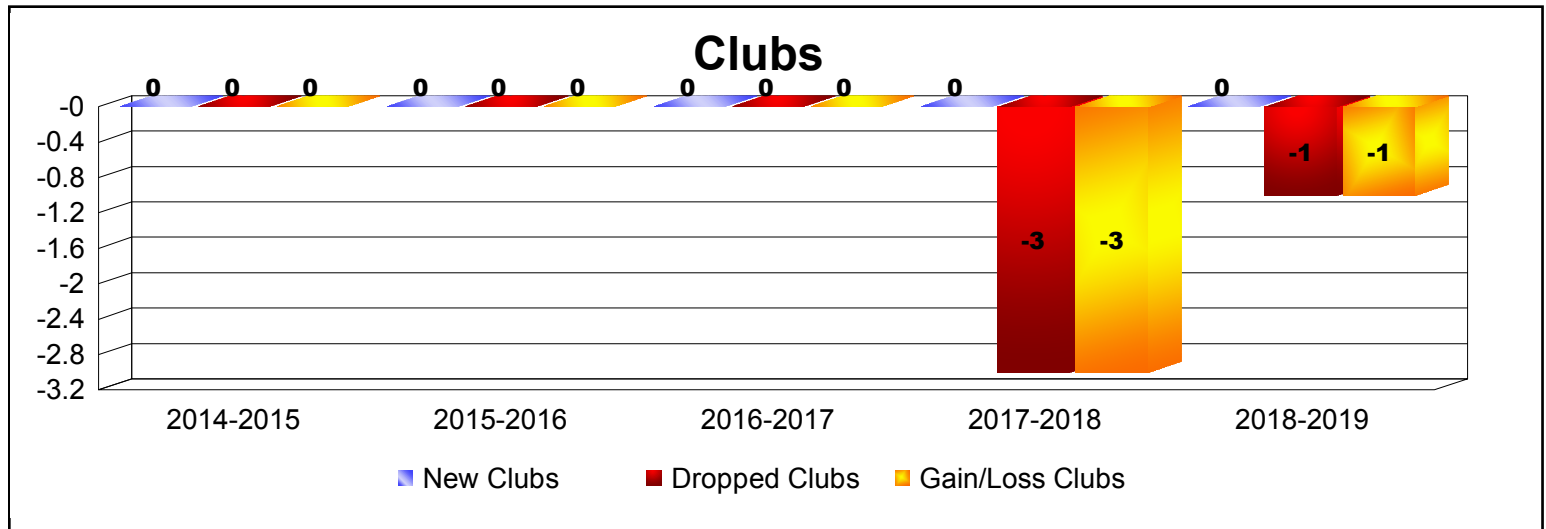

Year	New Clubs	Dropped Clubs	Gain/ Loss Clubs	New Members	Charter Members	Reinstate Members	Transfer Members	Total Member Added	Total Members Dropped	Gain/ Loss Members
2014-2015	0	0	0	3	0	0	0	3	-7	-4
2015-2016	0	0	0	1	0	0	0	1	-5	-4
2016-2017	0	0	0	0	0	0	1	1	-8	-7
2017-2018	0	-3	-3	2	0	0	0	2	-59	-57
2018-2019	0	-1	-1	0	0	0	0	0	-24	-24
Average	0	-1	-1	1	0	0	0	1	-21	-19

Membership Composition

June 2019 Cumulative

New Members	0.0%
Charter Members	0.0%
Reinstate Members	0.0%
Transfer members	0.0%
Total:	100.0%

Gender Comparison

June 2019 Cumulative